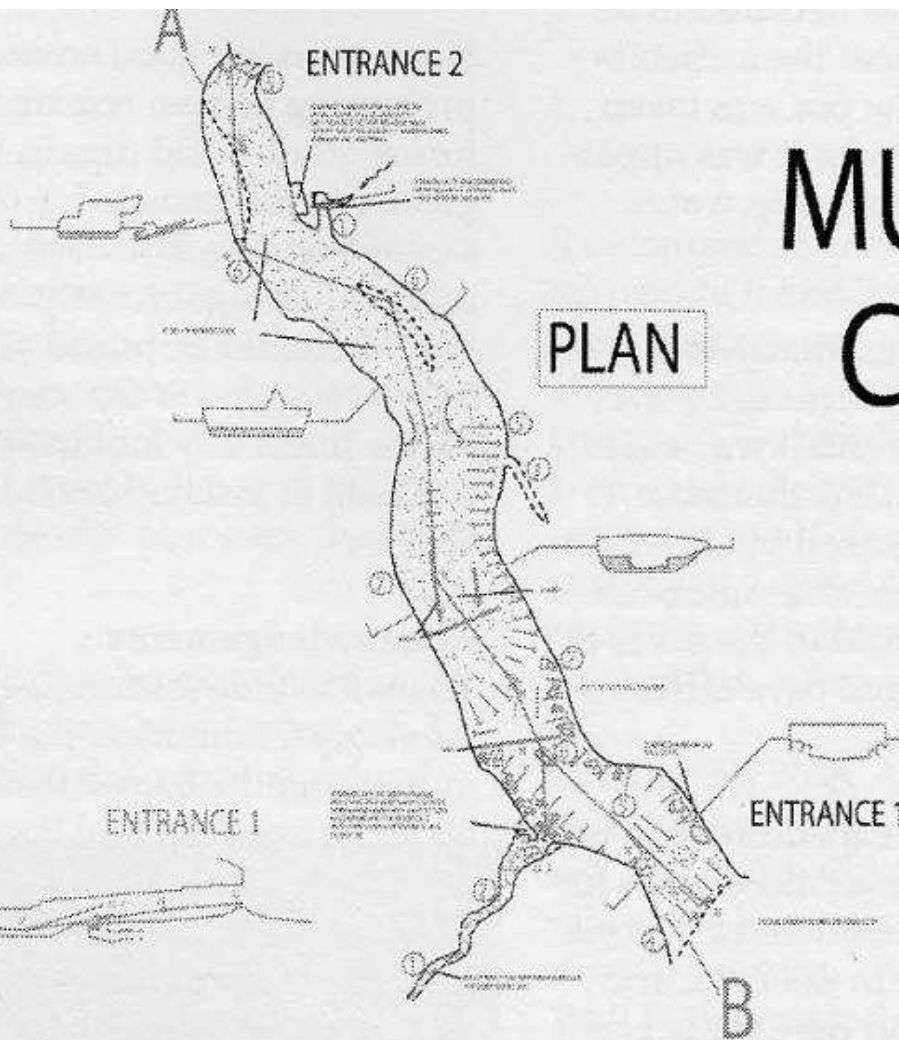

# LEGEND

- CEILING LOWERS
- CRYSTALS
- DOMES
- DROPOFF
- FLOWSTONE
- OLD WALL
- PIT
- ROCKS
- SEDIMENT
- SLOPE
- SMALL ROCKS
- STALA-CITITE/-GMITE
- SURVEY STATION
- WATER FLOWING
- WATER POOL

## PROFILE A-B

# MUYUCSHA CAVE

TAPE AND COMPASS SURVEYS JUNE, 2007  
 BY STEVE KNUTSON, SCOTT LINN AND ROC PURSLEY