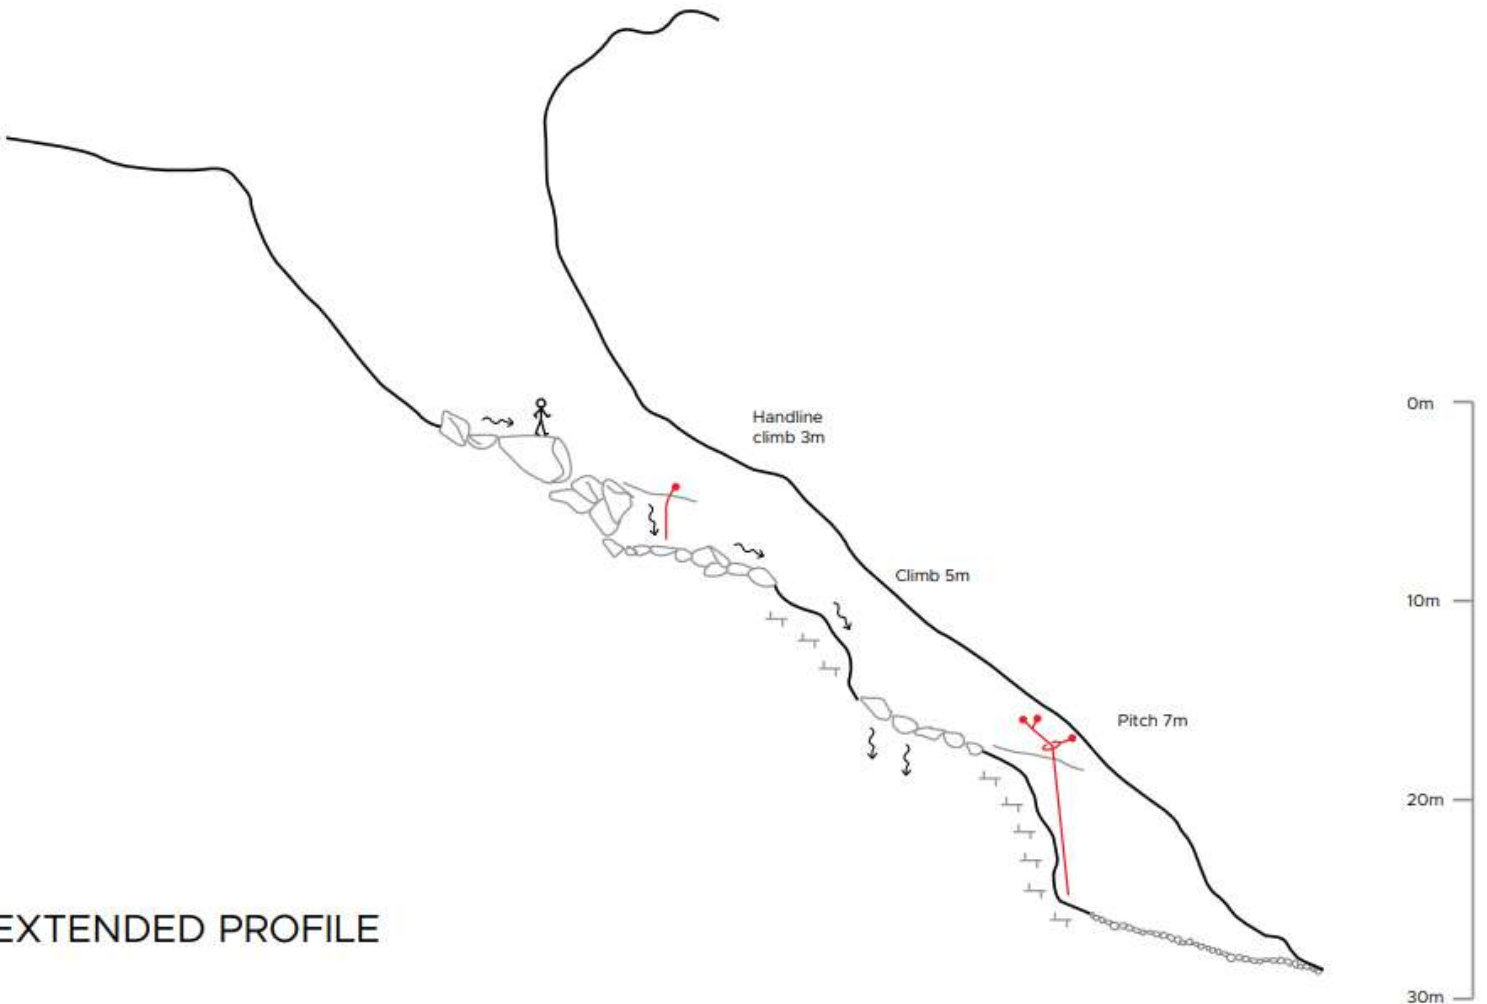

PLAN

Length: 50m
Depth: 28m

Explored in 2024 by:
Petie Barry, Aileen Brown, Róisín Lindsay,
Paul McCarron.

Survey grades:
UISv2 5-4-E

Drawn by Petie Barry

Cueva de las Avispas

Vista Alegre, Rodriguez de Mendoza, Amazonas,

EXTENDED PROFILE