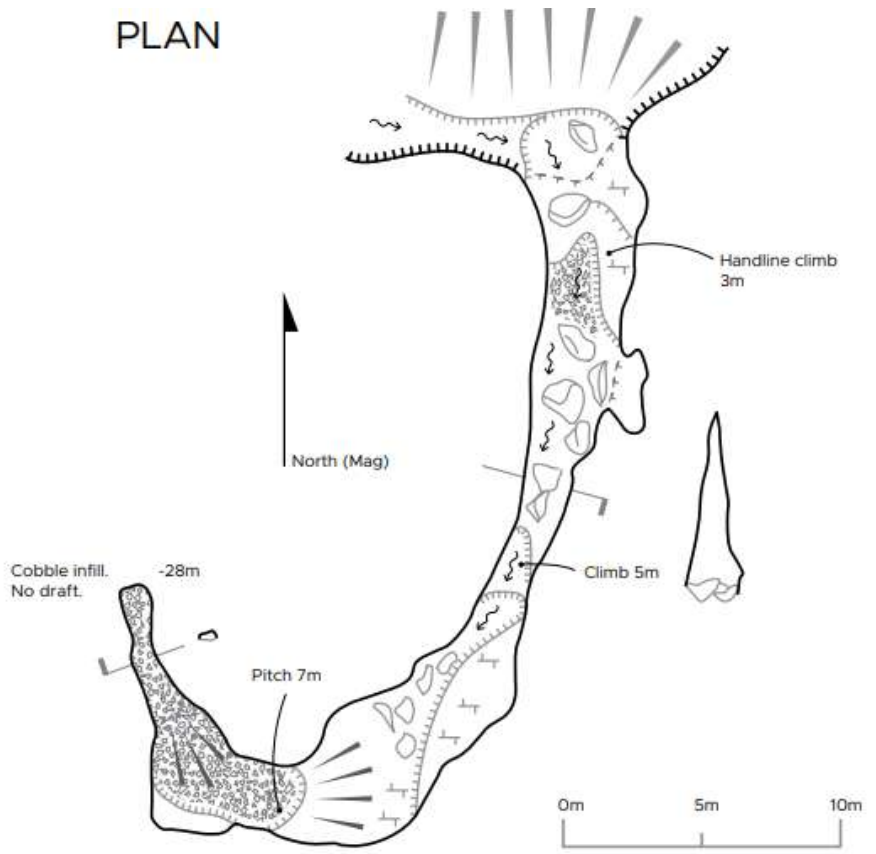

PLAN

Length: 50m
Depth: 28m

Explored in 2024 by:
Petie Barry, Aileen Brown, Róisín Lindsay,
Paul McCarron.

Survey grades:
UISv2 5-4-E

Drawn by Petie Barry

Cueva de las Avispas

Vista Alegre, Rodriguez de Mendoza, Amazonas,

EXTENDED PROFILE